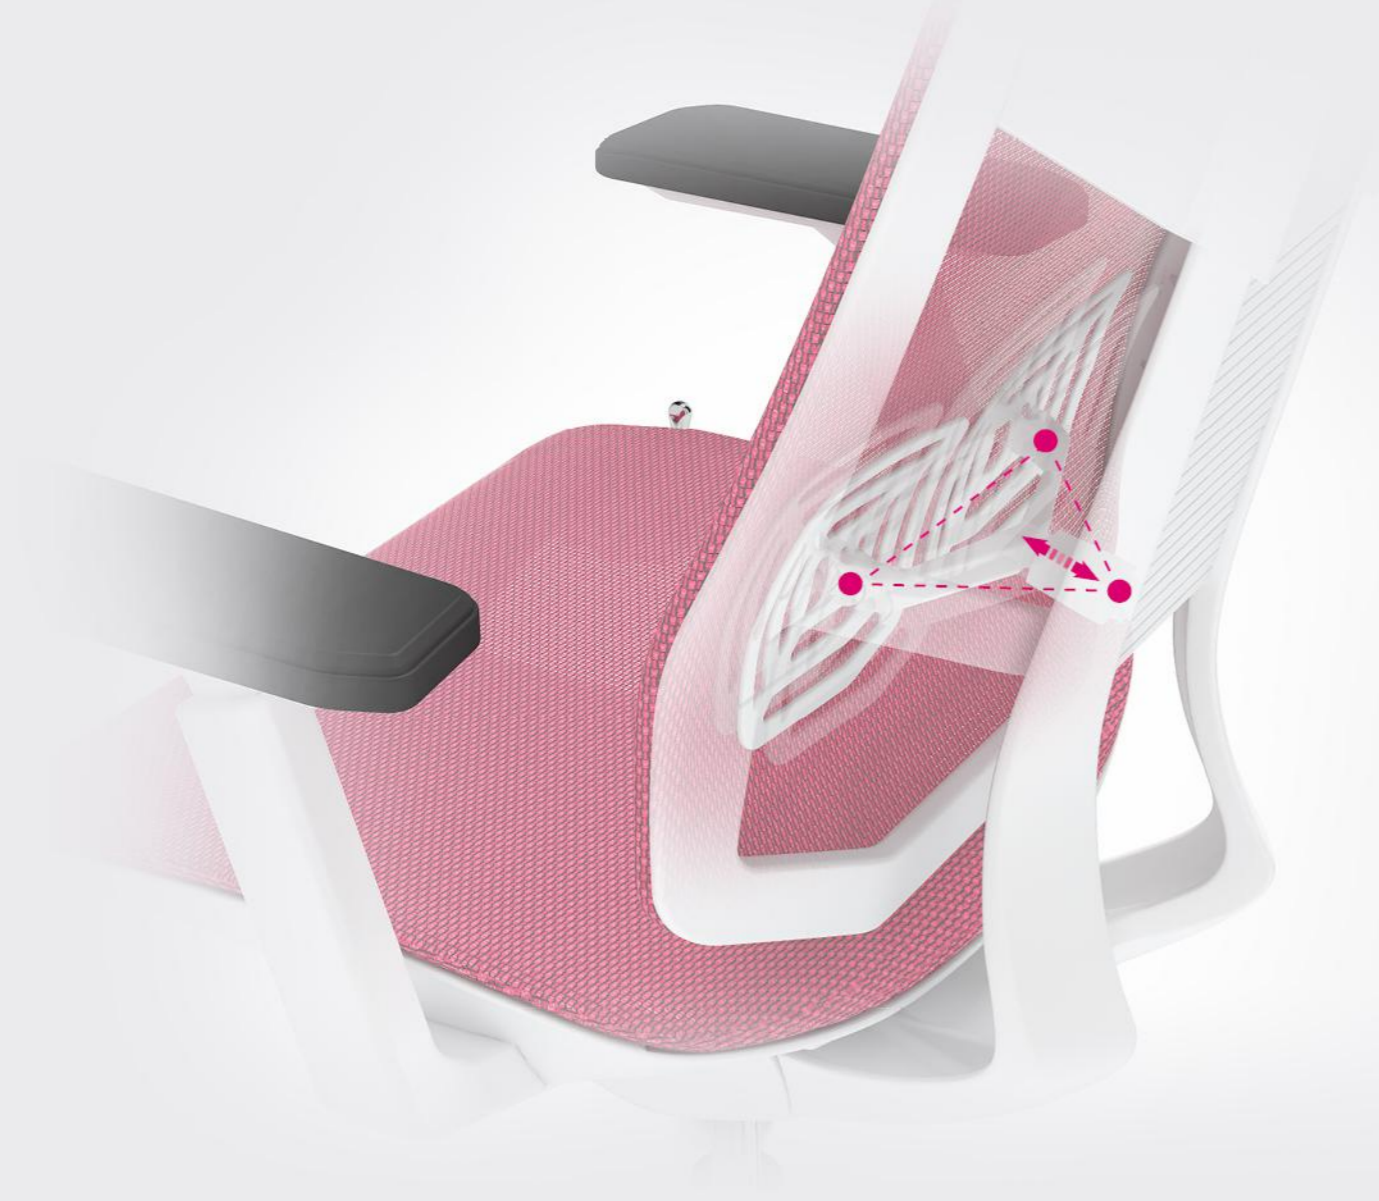

ORIGINATED DEPTH ADJUSTABLE FLEXIBLE LUMBAR SUPPORT

首创前移式护腰弹力腰靠

The design inspiration is from the study of Ergonomics. Originated depth-adjustable function provides elastic D-shape fitting support protection for the shoulder, back, and waist of the human body. This design will open a new trend of Ergonomics.

TRIPLE-POINT ELASTIC LUMBAR SUPPORT

三点制动弹力腰靠

The design of Triple-Point Elastic Lumbar Support is combining the flexible system with a large supporting surface. User's waist can get strong support when the backrest being auto-adjusted according to the movement of the user's body.

三点制动弹力腰靠是利用三点的弹力制动机制结合腰靠的大支撑面，使椅背随着人体移动自动调节到最合适角度从而得到最强的护腰感。

FUNCTION DETAIL

韵^Y功能介绍

BACKREST FUNCTIONS 椅背功能

- 椅背高度调节
Backrest height adjustment
- 自动弹力腰靠
Flexible lumbar support

HEADREST FUNCTIONS 头枕功能

- 头枕高度与角度调节
Headrest height and angle adjustment

4D NON BUTTON ARMREST 4D 无按钮扶手

- 高度调节 : Height adjustment
- 角度调节 : Angle adjustment
- 宽度调节 : Width adjustment
- 前后调节 : Forward and backward adjustment

SMART ROTATING CONTROL HANDLE 智能回旋操控把手

- 向下扳进行座高调节
Pull down to adjust the seat height
- 向前旋转进行座深调节
Turn forward to adjust the seat depth
- 向后旋转进行椅背仰角度调节
Turn backward to adjust the backrest angle