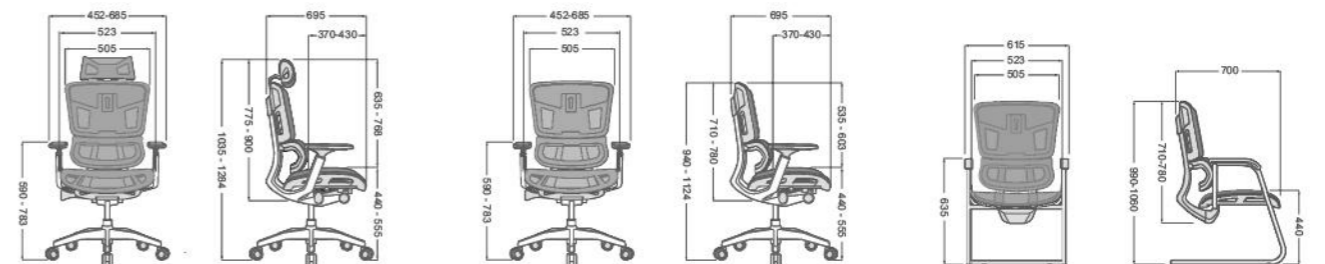

HEADREST FUNCTIONS

头枕功能

- 头枕高度与角度调节
Headrest height and angle adjustment

4D NON BUTTON ARMREST

4D 无按钮扶手

- 高度调节: Height adjustment
- 角度调节: Angle adjustment
- 宽度调节: Width adjustment
- 前后调节: Forward and backward adjustment

BACKREST TENSION ADJUSTMENT

椅背后仰弹力调节

- 向前旋转增加后仰弹力
Turn "+" direction to increase tension
- 向后旋转减少后仰弹力
Turn "-" direction to decrease tension

FUNCTIONAL COMBINED CONTROL LEVER

多功能一体操控杆

- 向上扳进行座高调节
Pull up to adjust the seat height
- 向前推进行座深调节
Turn forward to adjust the seat depth
- 向后推进行椅背后仰角度调节
Turn backward to adjust the backrest angle