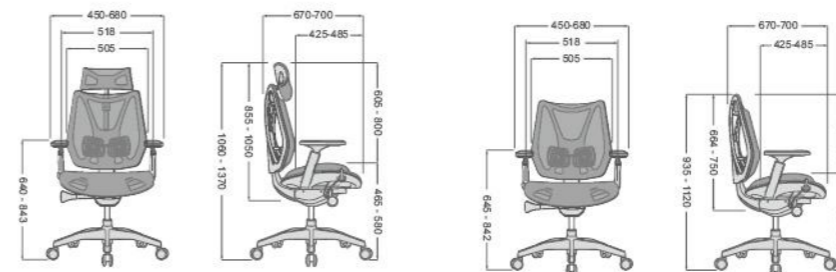

U SHAPE PRESSURE RELIEF HEADREST

释压U型头枕

U-shape pressure relief headrest is a humanization design. There is zero touching the frame when your head is on it. You will find a different sensation.

精于工，匠于心。释压U型头枕，U型的灵动人性设计，给予您最大面积的承托与呵护，让您尊享零头枕边框带来的无限舒适。

FUNCTION DETAIL

凯功能介绍

BACKREST FUNCTION

椅背功能

- 椅背高度调节
  Backrest height adjustment

HEADREST FUNCTIONS

头枕功能

- 头枕高度与角度调节
  Headrest height and angle adjustment

4D NON BUTTON ARMREST

4D 无按钮扶手

- 高度调节: Height adjustment
- 角度调节: Angle adjustment
- 宽度调节: Width adjustment
- 前后调节: Forward and backward adjustment

SMART ROTATING CONTROL HANDLE

智能回旋操控把手

- 向下扳进行座高调节
  Pull down to adjust the seat height
- 向前旋转进行座深调节
  Turn forward to adjust the seat depth
- 向后旋转进行椅背仰角度调节
  Turn backward to adjust the backrest angle

BACKREST TENSION ADJUSTMENT

椅背后仰弹力调节

- 向前旋转增加后仰弹力
  Turn "+" direction to increase tension
- 向后旋转减少后仰弹力
  Turn "-" direction to decrease tension