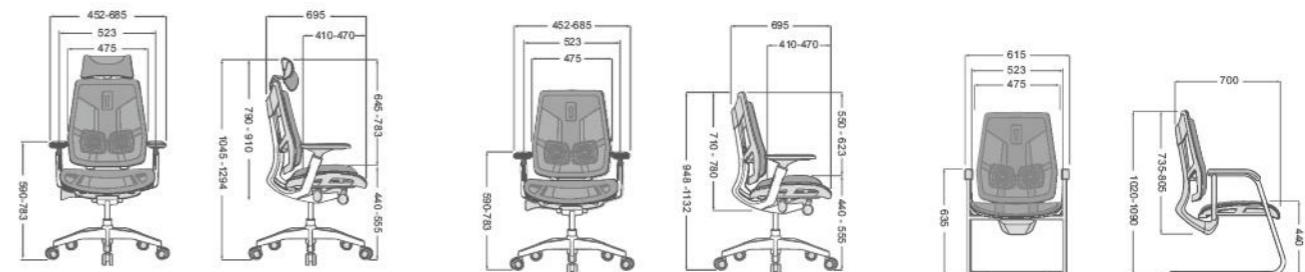

MESK
OFFICE FURNITURE
美斯特办公家具

CONFIDENT STYLISH

自信时尚之美

Perfect design, unique, graceful and stylish, can be defined that the drawing is its function confidently.

简约的设计，勾勒出行云流水的椅背线条，为空间增添流动的美感，挥洒出浑然天成的自信丰姿。

FUNCTION DETAIL 韵功能介绍

BACKREST FUNCTIONS 椅背功能

- 椅背高度调节
  Backrest height adjustment
- 自动弹力腰靠
  Flexible lumbar support

HEADREST FUNCTIONS 头枕功能

- 头枕高度与角度调节
  Headrest height and angle adjustment

4D NON BUTTON ARMREST 4D 无按钮扶手

- 高度调节: Height adjustment
- 角度调节: Angle adjustment
- 宽度调节: Width adjustment
- 前后调节: Forward and backward adjustment

FUNCTIONAL COMBINED CONTROL LEVER 多功能一体操控杆

- 向上扳进行座高调节
  Pull up to adjust the seat height
- 向前推进行座深调节
  Turn forward to adjust the seat depth
- 向后推进行椅背仰角度调节
  Turn backward to adjust the backrest angle

BACKREST TENSION ADJUSTMENT 椅背后仰弹力调节

- 向前旋转增加后仰弹力
  Turn "+" direction to increase tension
- 向后旋转减少后仰弹力
  Turn "-" direction to decrease tension